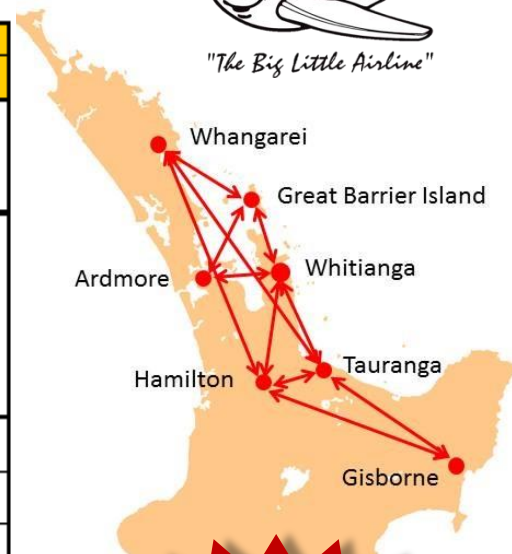

AIRLINE SCHEDULE & FARES

Issue 61 - WEF 05 August 2019

DEPARTURE	DESTINATION	SCHEDULE		FLIGHT NO.	Days of operation	FARES		
		DEPART	ARRIVE			ONEWAY		
GISBORNE	HAMILTON	0800	0900	20	MON - FRI	$295		
		1515	1615	22				
	TAURANGA	0800	0945	27				
		1515	1700	29				
GREAT BARRIER	HAMILTON	1130	1230	34	FRI & SUN	$195		
	TAURANGA	1130	1230	32				
	WHANGAREI	1130	1215	14				
	WHITIANGA	1130	1200	33				
HAMILTON	GISBORNE	0915	1015	40	MON - FRI	$295		
		1630	1730	41				
	GREAT BARRIER	1045	1145	42			FRI & SUN	$195
	WHANGAREI	1630	1730	16	MON - FRI	$295		
TAURANGA	GISBORNE	1000	1045	70	MON - FRI	$295		
		1715	1800	71				
	GREAT BARRIER	1000	1100	72			FRI & SUN	$195
	WHANGAREI	1545	1730	18			MON - FRI	$295
	WHITIANGA	1000	1030	75	FRI & SUN	$195		
WHANGAREI	GREAT BARRIER	1030	1115	47	FRI & SUN	$195		
	HAMILTON	0800	0900	19	MON - FRI	$295		
		TAURANGA	0800	0945			23	
WHITIANGA	GREAT BARRIER	1045	1115	82			FRI & SUN	$195
	TAURANGA	1215	1245	83				

"The Big Little Airline"